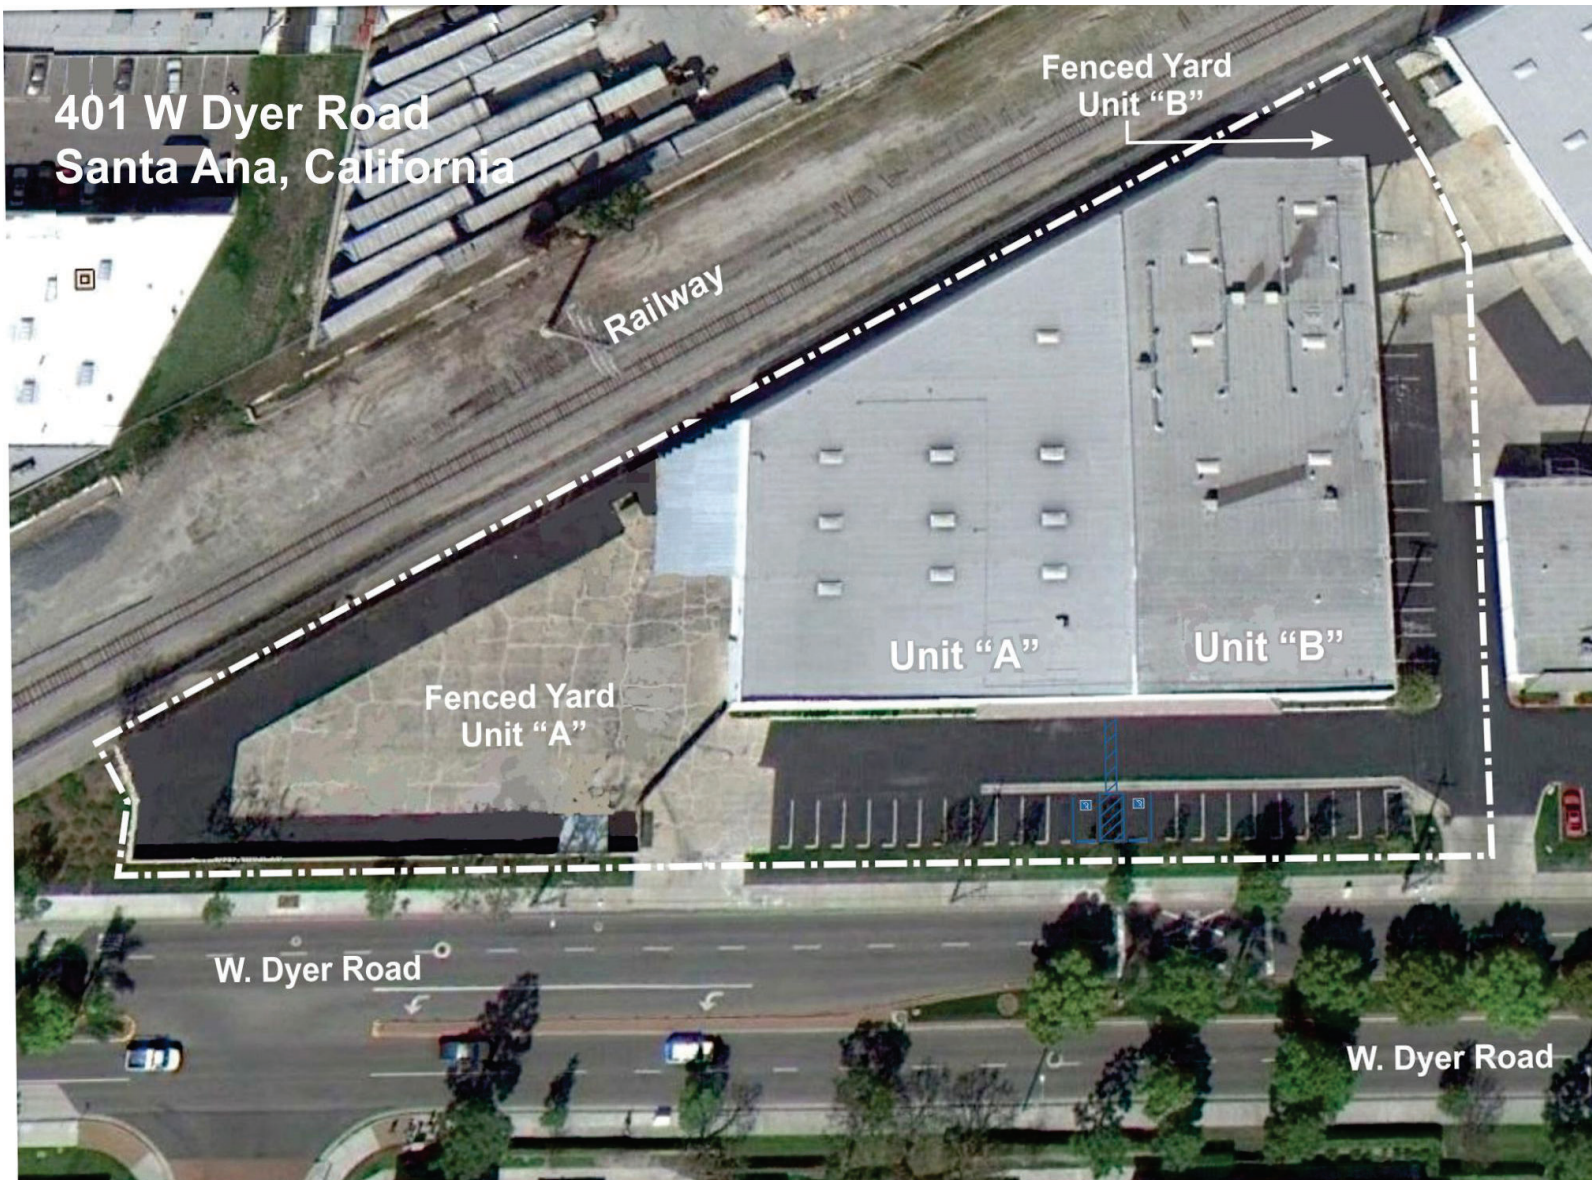

401 W Dyer Road
Santa Ana, California

Railway

Fenced Yard
Unit "B"

Unit "A"

Unit "B"

Fenced Yard
Unit "A"

W. Dyer Road

W. Dyer Road

Main & Dyer Business Park
Santa Ana, California 92707

2700 - 2800 South Main Street
111 - 401 West Dyer Road